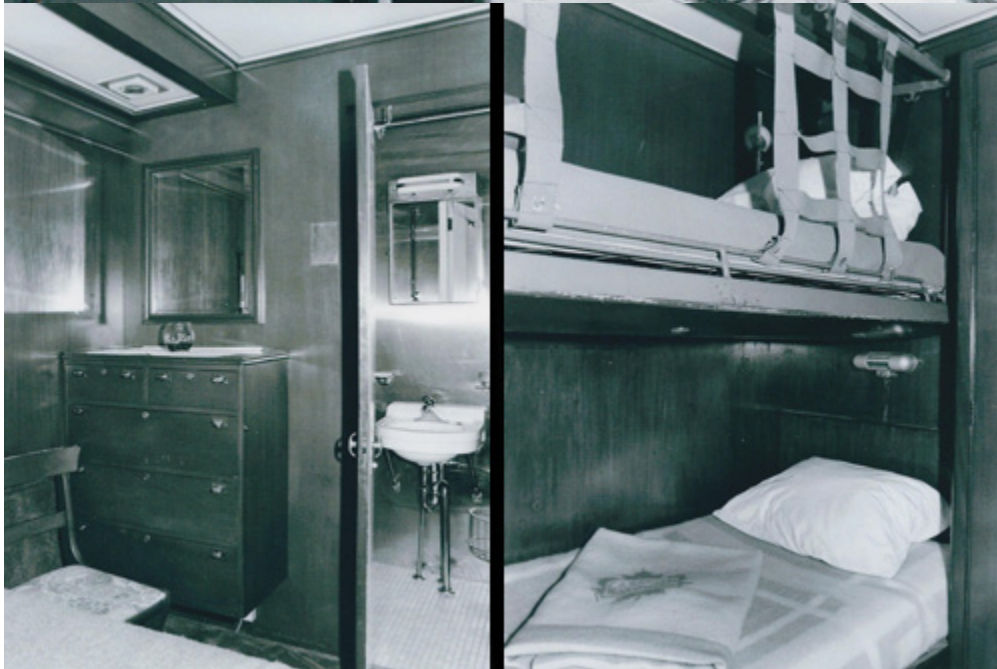

Contact us about this car:

Offers should be sent to D.F. Barnhardt and Associates:

Phone: 704-436-9393

Fax: 305-517-6531

Email: sales@trainsale.com